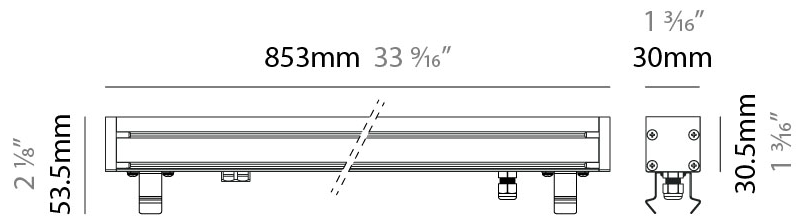

LINEARI 30 RECESSED

E12I0052- -

base number   Color   Lens
Temperature   Options

1. To build a product code in our configurator select the specify button on the base model # product page
2. To build a manual product code on this datasheet choose from the options listed below in blue font and add the suffix to the base model #

GENERAL

Series: LinearI 30
Partner: Zaneen
Division: Exterior
Installation: Recessed
Product Type: Wall Grazer
Mounting Location: In-Ground
Light Distribution: Uplight

PHYSICAL

Shape: Rectangle
Length (mm): 853
Length (in): 33 ⁹/₁₆
Width (mm): 30
Width (in): 1 ³/₁₆
Height (mm): 53.5
Height (in): 2 ¹/₈
Diffuser: Extra clear tempered 6mm
Fixture Finish: ANA
Fixture Material: Extruded Aluminum
Cable Details: IP68 30cm Cable with Easy Lock system

ELECTRICAL

Lamp Type: LED
Input Wattage (W): 22.92
Total Output Wattage (W): 17.91
Dimming: Non-Dimmable
Driver Included: No
Driver Location: Remote
Driver Type: Constant Voltage - Universal
Driver Class: Class 2
Input Voltage (V): 120 - 277
Output Voltage (V): 24
Upon Request: Phase Dimming (120Vac only) / 0-10V Dimming

LED

Color Temperature (°K): 2200 / 2700 / 3000 / 4000
Max. Delivered Lumen (lm): 1890 (3000K)
CRI: >90 CRI
Lamp Life (hrs): 100000

OPTICAL

Optic°: 12 / 21 / 31 / 46 / 13x36
Adjustability: Tilt ±20°

RATINGS AND CERTIFICATIONS

Certified By: Certified for North American Standards
IP rating: IP67
IK Rating: IK06