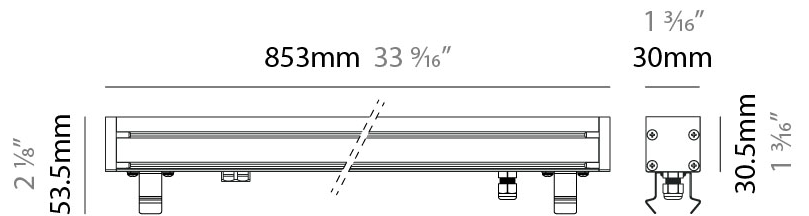

LINEARI 30 RECESSED

E12I0053-

base number   Color   Lens
Temperature   Options

1. To build a product code in our configurator select the specify button on the base model # product page
2. To build a manual product code on this datasheet choose from the options listed below in blue font and add the suffix to the base model #

GENERAL

Series: LinearI 30
Partner: Zaneen
Division: Exterior
Installation: Recessed
Product Type: Wall Grazer
Mounting Location: In-Ground
Light Distribution: Uplight

PHYSICAL

Shape: Rectangle
Length (mm): 853
Length (in): 33 ⁹/₁₆
Width (mm): 30
Width (in): 1 ³/₁₆
Height (mm): 53.5
Height (in): 2 ¹/₈
Diffuser: Extra clear tempered 6mm
Fixture Finish: ANA
Fixture Material: Extruded Aluminum
Cable Details: IP68 30cm Cable with Easy Lock system

ELECTRICAL

Lamp Type: LED
Input Wattage (W): 48
Total Output Wattage (W): 37.5
Dimming: Non-Dimmable
Driver Included: No
Driver Location: Remote
Driver Type: Constant Voltage - Universal
Driver Class: Class 2
Input Voltage (V): 120 - 277
Output Voltage (V): 24
Upon Request: Phase Dimming (120Vac only) / 0-10V Dimming

LED

Color Temperature (°K): 2200 / 2700 / 3000 / 4000
Max. Delivered Lumen (lm): 3420 (3000K)
CRI: >90 CRI
Lamp Life (hrs): 100000

OPTICAL

Optic°: 12 / 21 / 31 / 46 / 13x36
Adjustability: Tilt ±20°

RATINGS AND CERTIFICATIONS

Certified By: Certified for North American Standards
IP rating: IP67
IK Rating: IK06