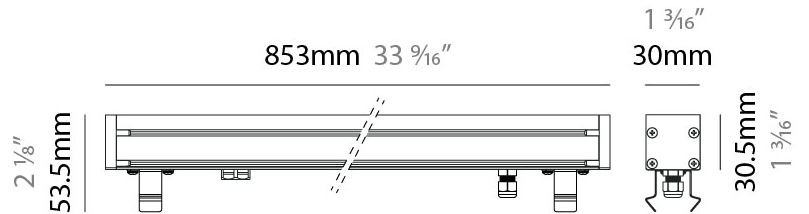

LINEARI 30 RECESSED

E12I0061- _____ - _____

base number   Color   Lens
Temperature   Options

1. To build a product code in our configurator select the specify button on the base model # product page
2. To build a manual product code on this datasheet choose from the options listed below in blue font and add the suffix to the base model #

GENERAL

Series: LinearI 30
Partner: Zaneen
Division: Exterior
Installation: Recessed
Product Type: Wall Grazer
Mounting Location: In-Ground
Light Distribution: Uplight

PHYSICAL

Shape: Rectangle
Length (mm): 853
Length (in): 33 ⁹/₁₆
Width (mm): 30
Width (in): 1 ³/₁₆
Height (mm): 53.5
Height (in): 2 ¹/₈
Diffuser: Extra clear tempered 6mm
Fixture Finish: ANA
Fixture Material: Extruded Aluminum
Cable Details: IP68 30cm Cable with Easy Lock system

ELECTRICAL

Lamp Type: LED
Input Wattage (W): 25.43
Total Output Wattage (W): 19.87
Dimming: Non-Dimmable
Driver Included: No
Driver Location: Remote
Driver Type: Constant Voltage - Universal
Driver Class: Class 2
Input Voltage (V): 120 - 277
Output Voltage (V): 24
Upon Request: Phase Dimming (120Vac only) / 0-10V Dimming

LED

Color Temperature (°K): 2200 / 2700 / 3000 / 4000
Max. Delivered Lumen (lm): 1170 (3000K)
CRI: >90 CRI
Lamp Life (hrs): 100000

OPTICAL

Optic°: 12 / 21 / 31 / 46 / 13x36
Adjustability: Tilt ±20°

RATINGS AND CERTIFICATIONS

Certified By: Certified for North American Standards
IP rating: IP67
IK Rating: IK06