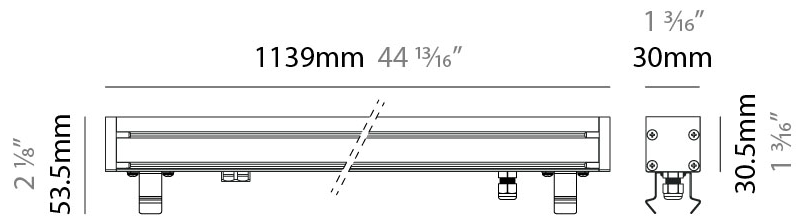

LINEARI 30 RECESSED

E12I0055-

base number   Color   Lens
Temperature   Options

1. To build a product code in our configurator select the specify button on the base model # product page
2. To build a manual product code on this datasheet choose from the options listed below in blue font and add the suffix to the base model #

GENERAL

Series: Lineari 30
Partner: Zaneen
Division: Exterior
Installation: Recessed
Product Type: Wall Grazer
Mounting Location: In-Ground
Light Distribution: Uplight

PHYSICAL

Shape: Rectangle
Length (mm): 1139
Length (in): 44 ¹³/₁₆
Width (mm): 30
Width (in): 1 ³/₁₆
Height (mm): 53.5
Height (in): 2 ¹/₈
Diffuser: Extra clear tempered 6mm
Fixture Finish: ANA
Fixture Material: Extruded Aluminum
Cable Details: IP68 30cm Cable with Easy Lock system

ELECTRICAL

Lamp Type: LED
Input Wattage (W): 64
Total Output Wattage (W): 50
Dimming: Non-Dimmable
Driver Included: No
Driver Location: Remote
Driver Type: Constant Voltage - Universal
Driver Class: Class 2
Input Voltage (V): 120 - 277
Output Voltage (V): 24
Upon Request: Phase Dimming (120Vac only) / 0-10V Dimming

LED

Color Temperature (°K): 2200 / 2700 / 3000 / 4000
Max. Delivered Lumen (lm): 4560 (3000K)
CRI: >90 CRI
Lamp Life (hrs): 100000

OPTICAL

Optic°: 12 / 21 / 31 / 46 / 13x36
Adjustability: Tilt ±20°

RATINGS AND CERTIFICATIONS

Certified By: Certified for North American Standards
IP rating: IP67
IK Rating: IK06