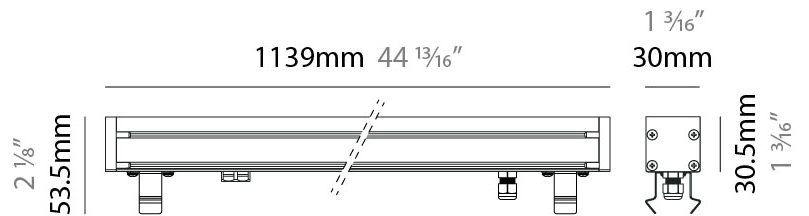

E12I0054- -

base number   Color   Lens
Temperature   Options

PROJECT
TYPE
SPECIFIER
QUANTITY
DATE

1. To build a product code in our configurator select the specify button on the base model # product page
2. To build a manual product code on this datasheet choose from the options listed below in blue font and add the suffix to the base model #

GENERAL

Series: Lineari 30
Partner: Zaneen
Division: Exterior
Installation: Recessed
Product Type: Wall Grazer
Mounting Location: In-Ground
Light Distribution: Uplight

PHYSICAL

Shape: Rectangle
Length (mm): 1139
Length (in): 44 ¹³/₁₆
Width (mm): 30
Width (in): 1 ³/₁₆
Height (mm): 53.5
Height (in): 2 ¹/₈
Diffuser: Extra clear tempered 6mm
Fixture Finish: ANA
Fixture Material: Extruded Aluminum
Cable Details: IP68 30cm Cable with Easy Lock system

ELECTRICAL

Lamp Type: LED
Input Wattage (W): 30.5
Total Output Wattage (W): 23.88
Dimming: Non-Dimmable
Driver Included: No
Driver Location: Remote
Driver Type: Constant Voltage - Universal
Driver Class: Class 2
Input Voltage (V): 120 - 277
Output Voltage (V): 24
Upon Request: Phase Dimming (120Vac only) / 0-10V Dimming

LED

Color Temperature (°K): 2200 / 2700 / 3000 / 4000
Max. Delivered Lumen (lm): 2520 (3000K)
CRI: >90 CRI
Lamp Life (hrs): 100000

OPTICAL

Optic°: 12 / 21 / 31 / 46 / 13x36
Adjustability: Tilt ±20°

RATINGS AND CERTIFICATIONS

Certified By: Certified for North American Standards
IP rating: IP67
IK Rating: IK06