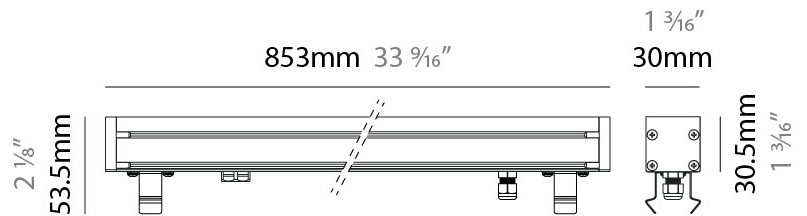

LINEARI 30 RECESSED

E12I0060- -

base number   Color   Lens
Temperature   Options

1. To build a product code in our configurator select the specify button on the base model # product page
2. To build a manual product code on this datasheet choose from the options listed below in blue font and add the suffix to the base model #

GENERAL

Series: Lineari 30
Partner: Zaneen
Division: Exterior
Installation: Recessed
Product Type: Wall Grazer
Mounting Location: In-Ground
Light Distribution: Uplight

PHYSICAL

Shape: Rectangle
Length (mm): 853
Length (in): 33 ⁹/₁₆
Width (mm): 30
Width (in): 1 ³/₁₆
Height (mm): 53.5
Height (in): 2 ¹/₈
Diffuser: Extra clear tempered 6mm
Fixture Finish: ANA
Fixture Material: Extruded Aluminum
Cable Details: IP68 30cm Cable with Easy Lock system

ELECTRICAL

Lamp Type: LED
Input Wattage (W): 12.53
Total Output Wattage (W): 9.79
Dimming: Non-Dimmable
Driver Included: No
Driver Location: Remote
Driver Type: Constant Voltage - Universal
Driver Class: Class 2
Input Voltage (V): 120 - 277
Output Voltage (V): 24
Upon Request: Phase Dimming (120Vac only) / 0-10V Dimming

LED

Color Temperature (°K): 2200 / 2700 / 3000 / 4000
Max. Delivered Lumen (lm): 945 (3000K)
CRI: >90 CRI
Lamp Life (hrs): 100000

OPTICAL

Optic°: 12 / 21 / 31 / 46 / 13x36
Adjustability: Tilt ±20°

RATINGS AND CERTIFICATIONS

Certified By: Certified for North American Standards
IP rating: IP67
IK Rating: IK06